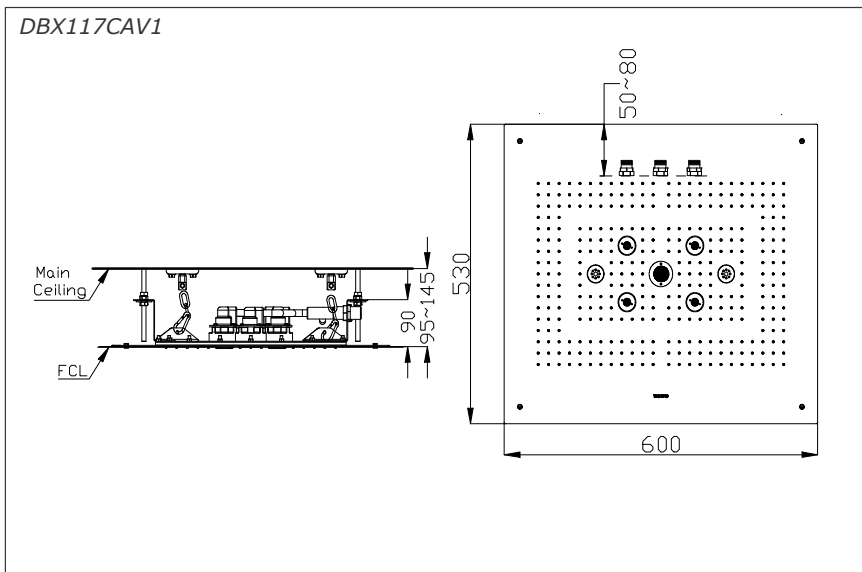

### Features

- **Aerial Pulse**  
Aerated water with a pulsating function  
  
Less water to produce a voluminous flow of water regardless of the showerhead size
- **Gyrostream**  
Shower jets with rotating and pulsating functions  
  
Water flows through nozzles that rotate and pulsate, massage the body and stimulate blood circulation, refreshing the whole body.
- **Water Pillar**  
Light yet voluminous stream of water  
  
Water flows in a wide heavy stream, creating luxurious shower experience without splashing. Warmth permeates the whole body for an invigorating experience.

### Specifications

- Finish** : Stainless Steel  
**Size** : 600H x 530W mm  
**Water Pressure** : 0.2MPa ~ 0.75MPa